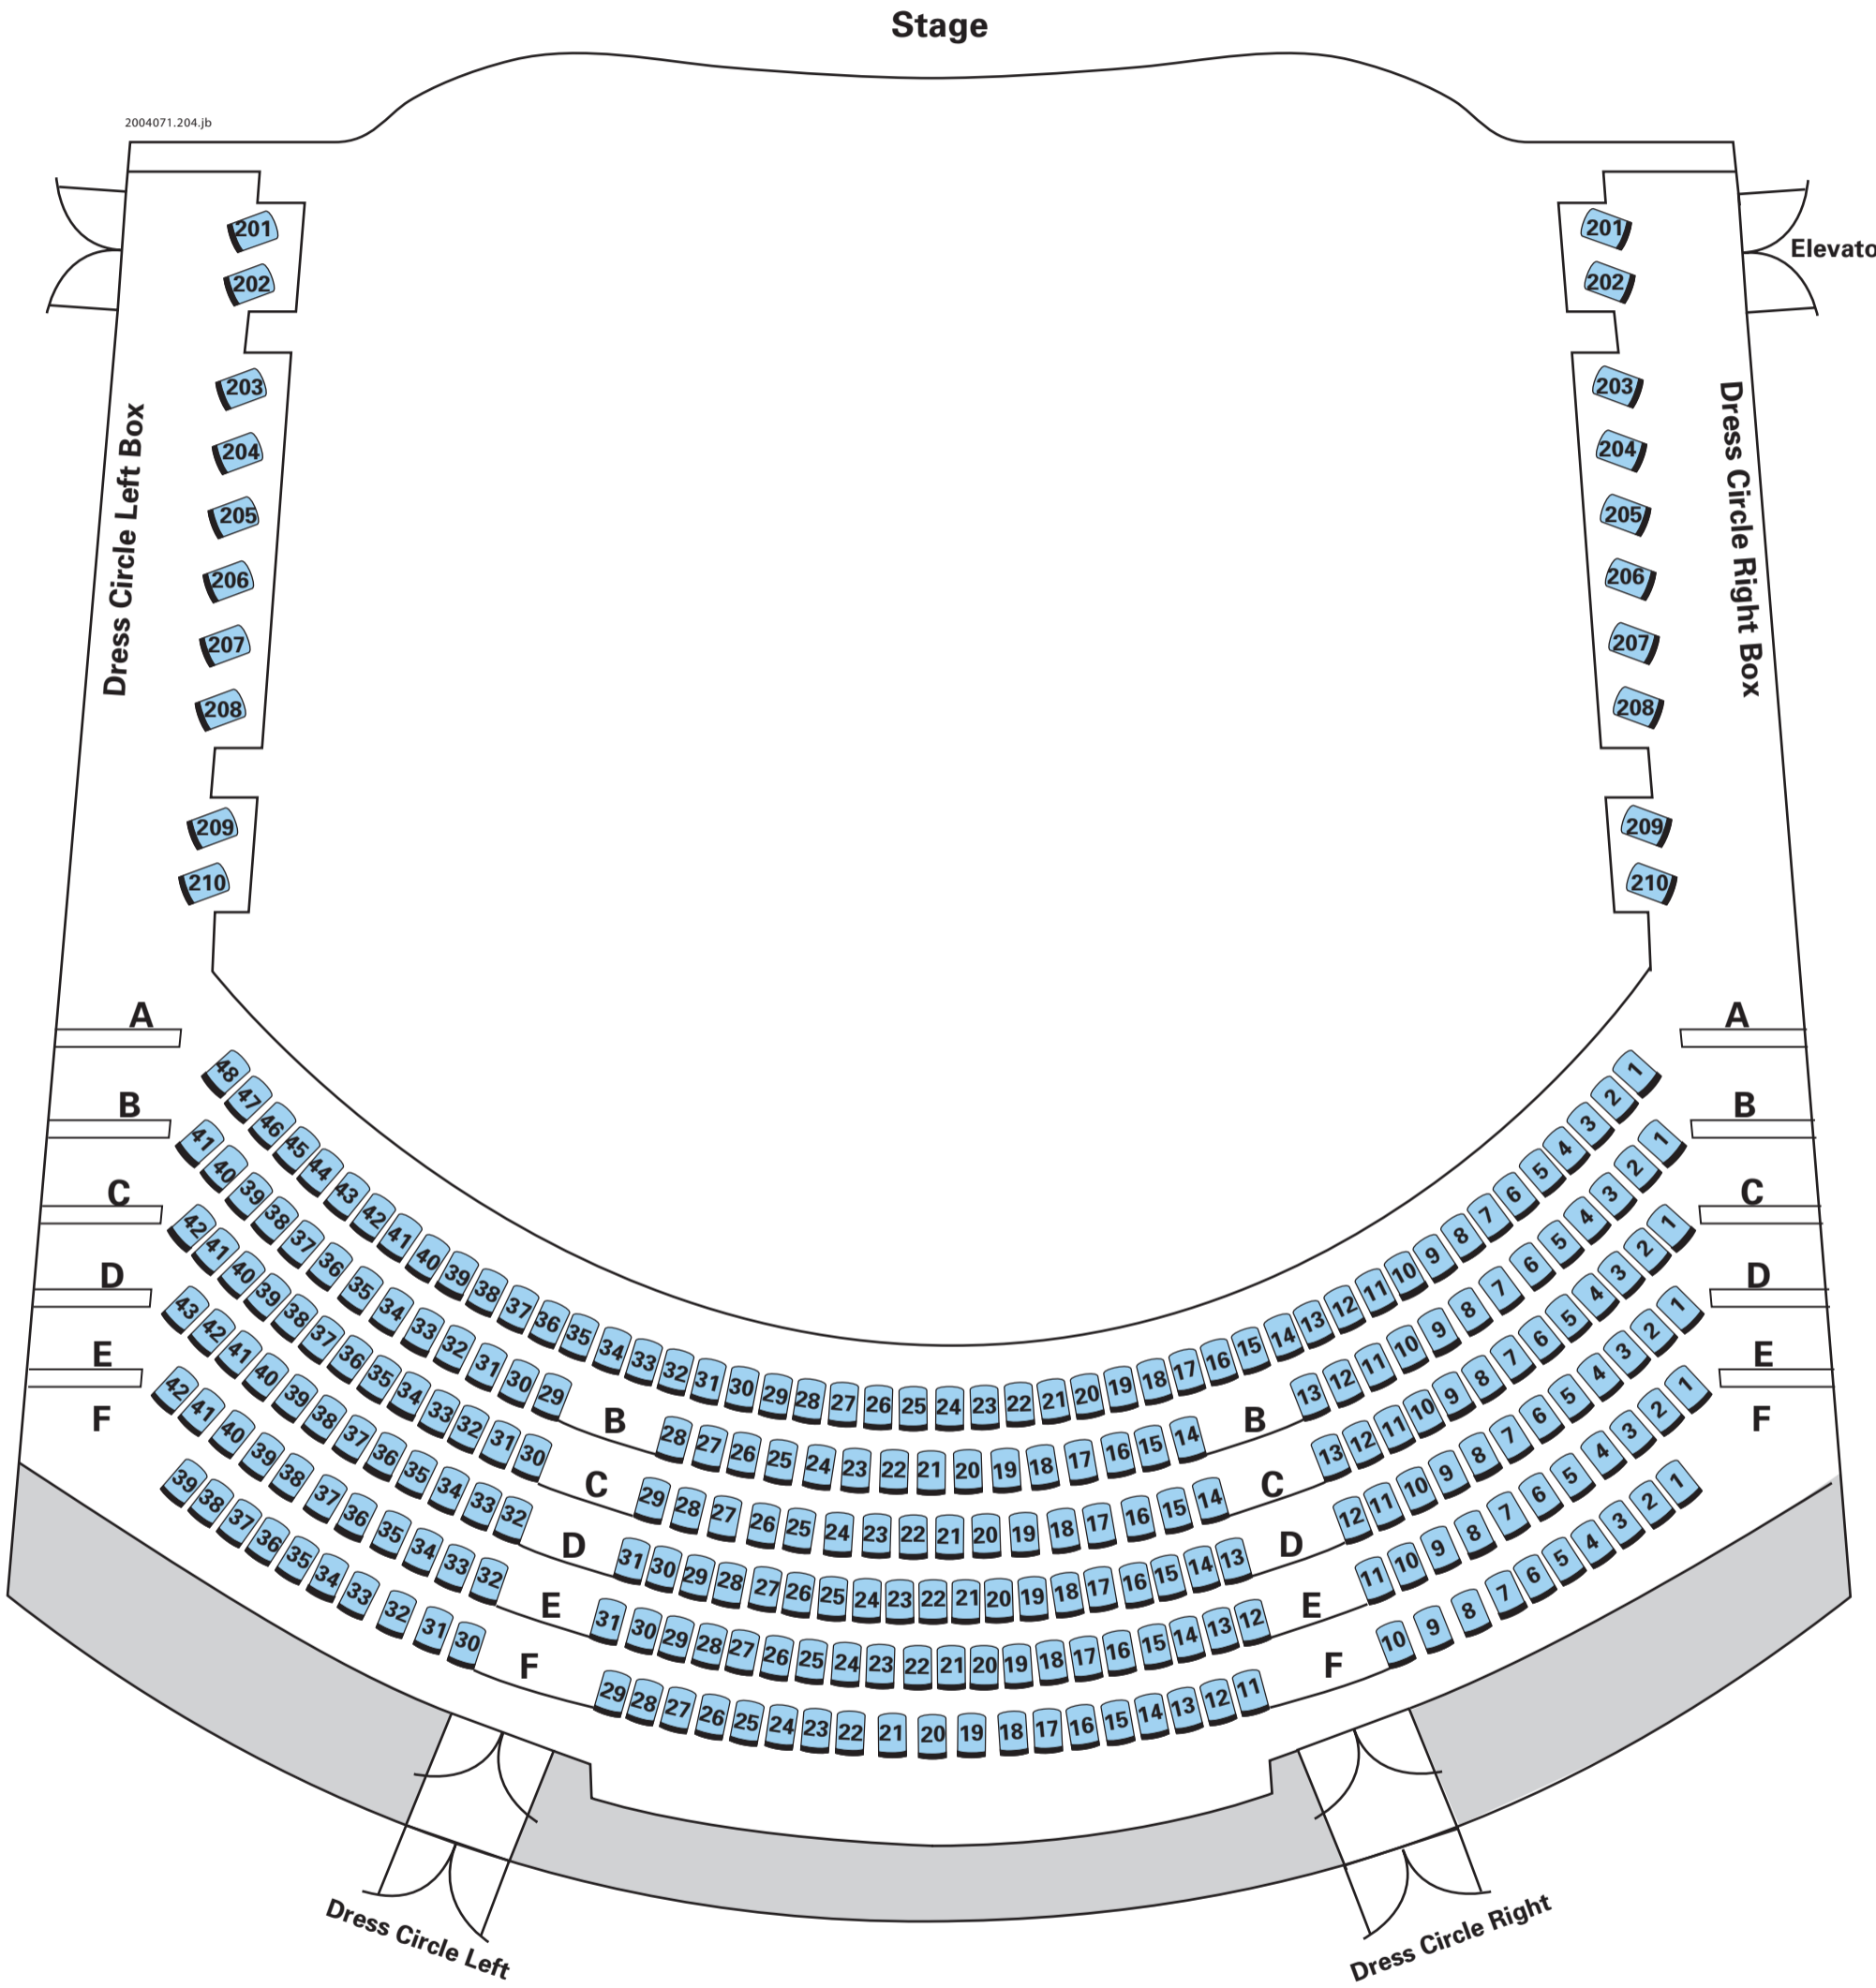

2004071.204.jp

Orchestra/Parterre

Blanche M. Touhill Performing Arts Center  
Anheuser-Busch Performance Hall

Stage

2004071.204.jb

Elevator

Dress Circle Left Box

Dress Circle Right Box

E

E

F

F

Dress Circle Left

Dress Circle Right

Dress Circle

Blanche M. Touhill Performing Arts Center  
Anheuser-Busch Performance Hall

Stage

2004071.204.jb

Grand Tier

Blanche M. Touhill Performing Arts Center  
Anheuser-Busch Performance Hall