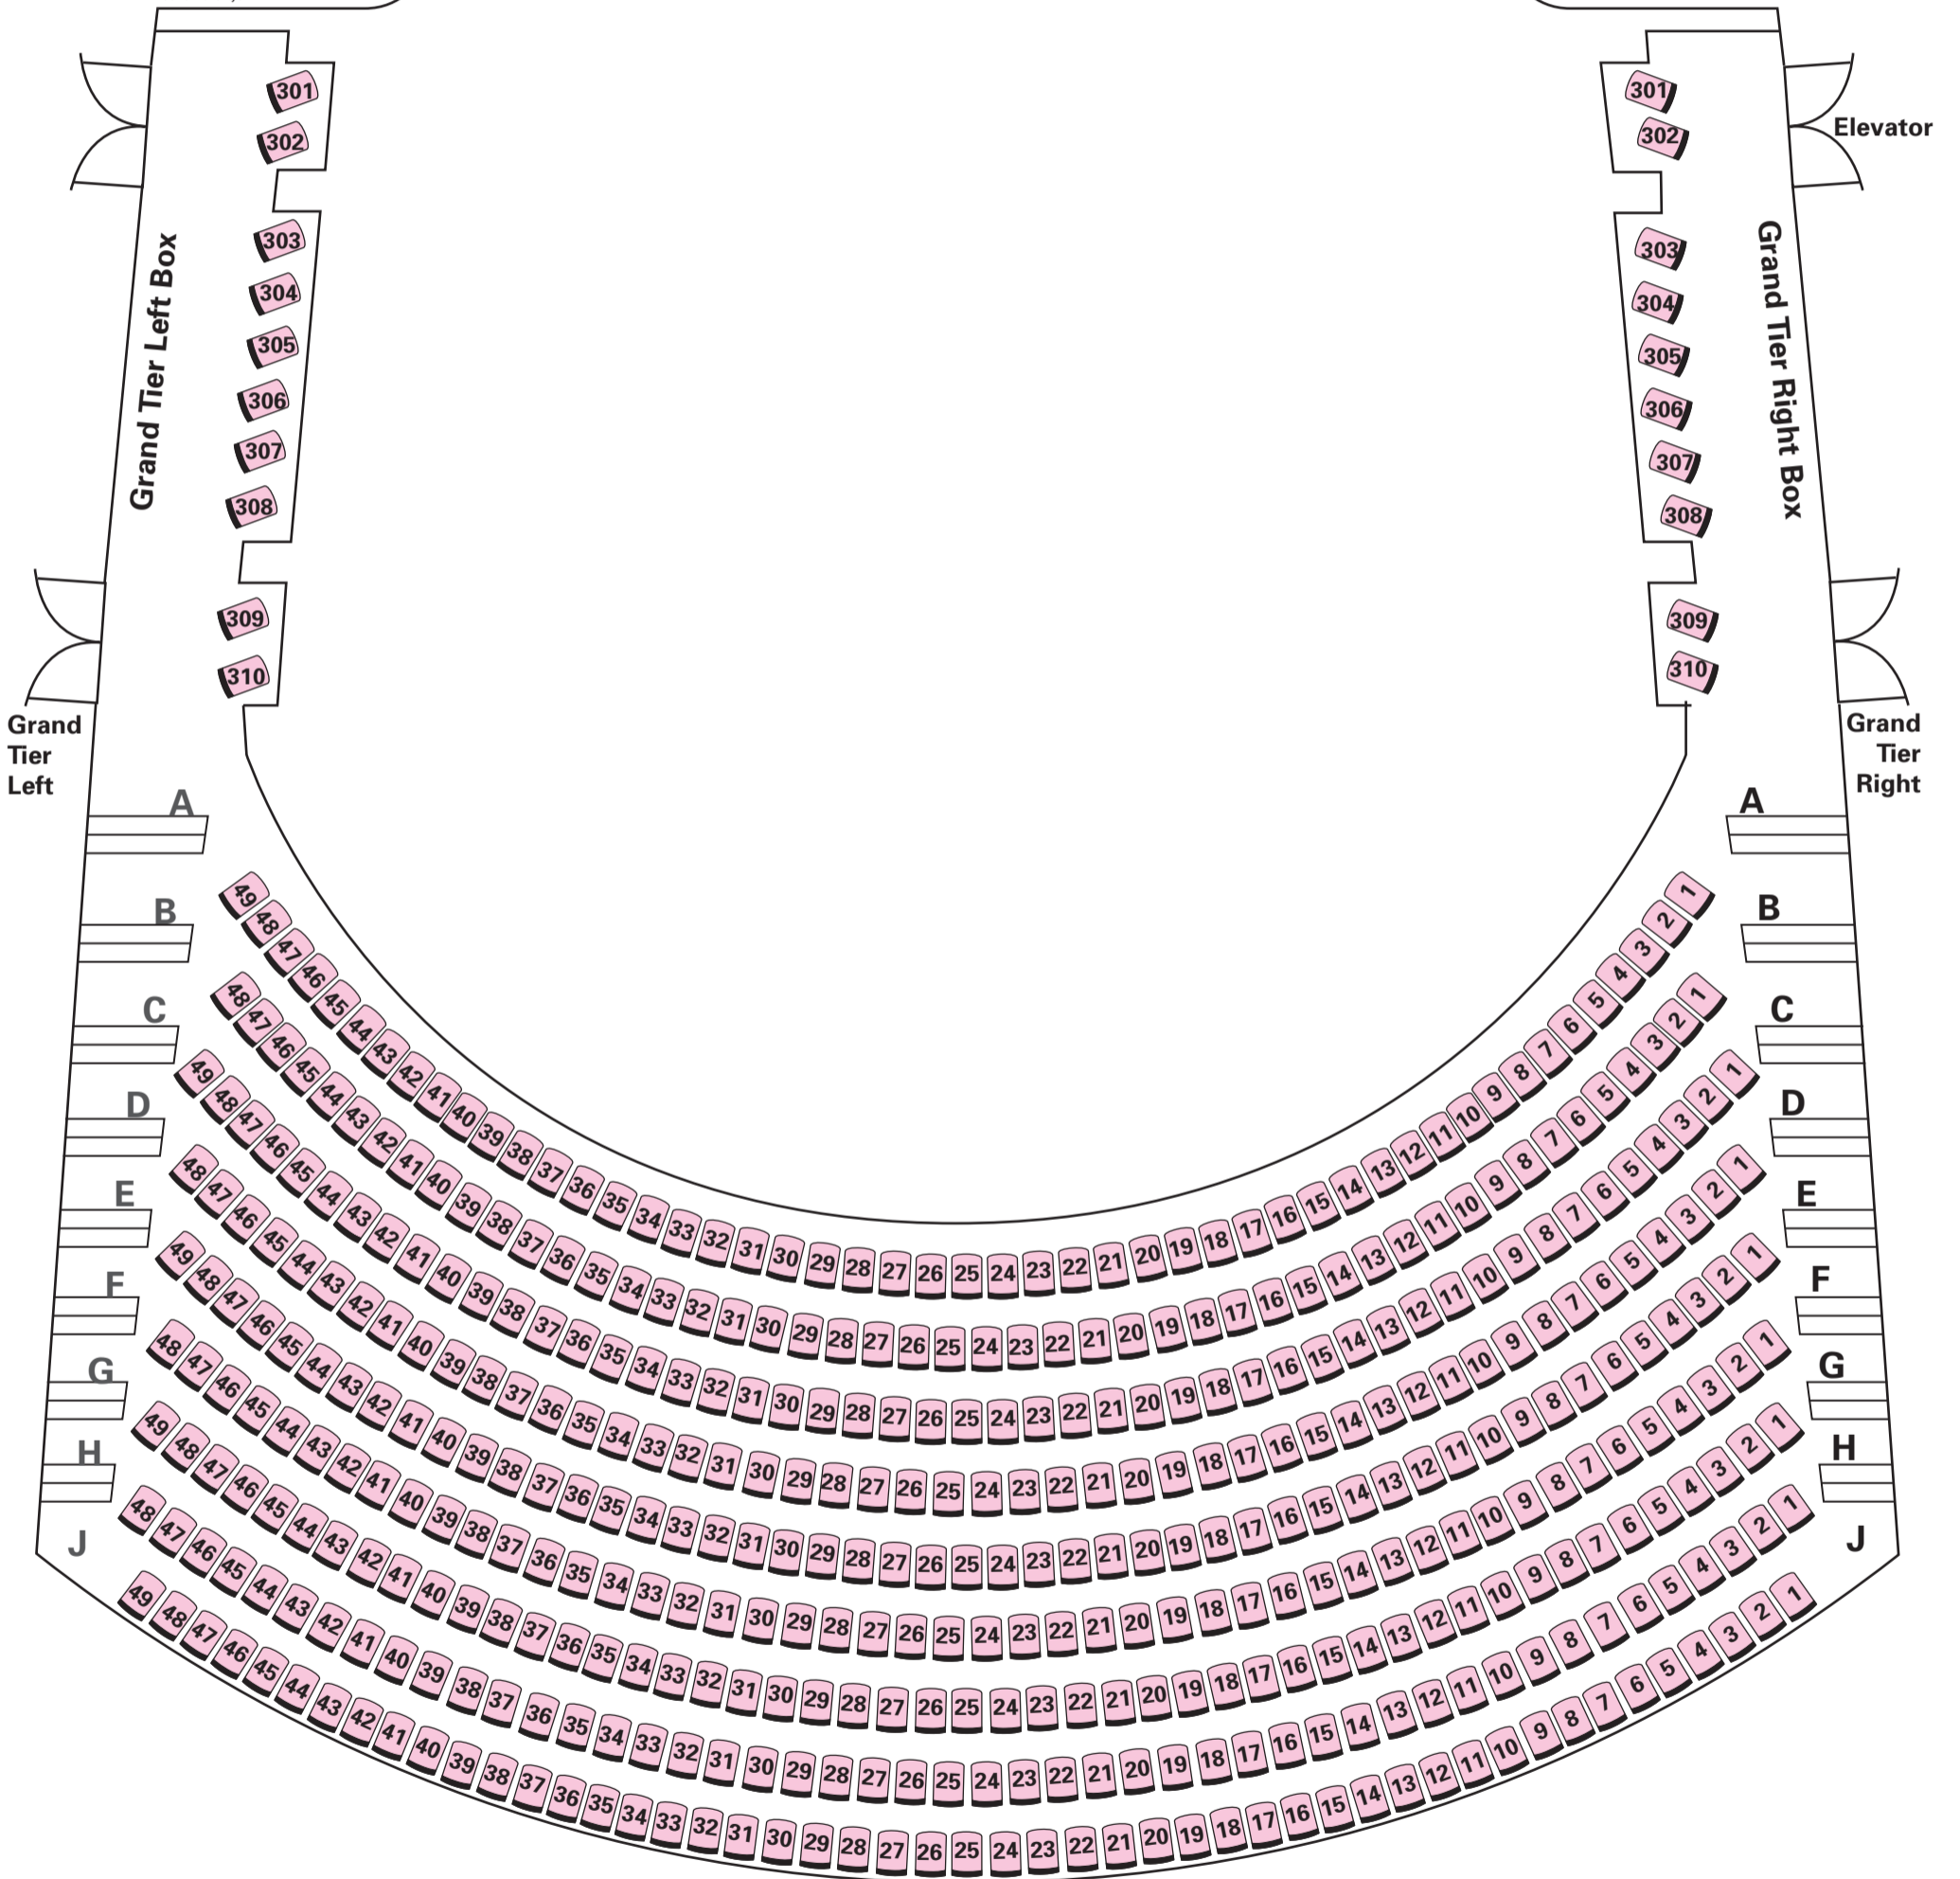

2004071.204.jp

Orchestra/Parterre

Blanche M. Touhill Performing Arts Center  
Anheuser-Busch Performance Hall

Stage

2004071.204.jb

Elevator

Dress Circle Left Box

Dress Circle Right Box

E

E

F

F

Dress Circle Left

Dress Circle Right

Dress Circle

Blanche M. Touhill Performing Arts Center  
Anheuser-Busch Performance Hall

Stage

2004071.204.jb

Grand Tier

Blanche M. Touhill Performing Arts Center  
Anheuser-Busch Performance Hall