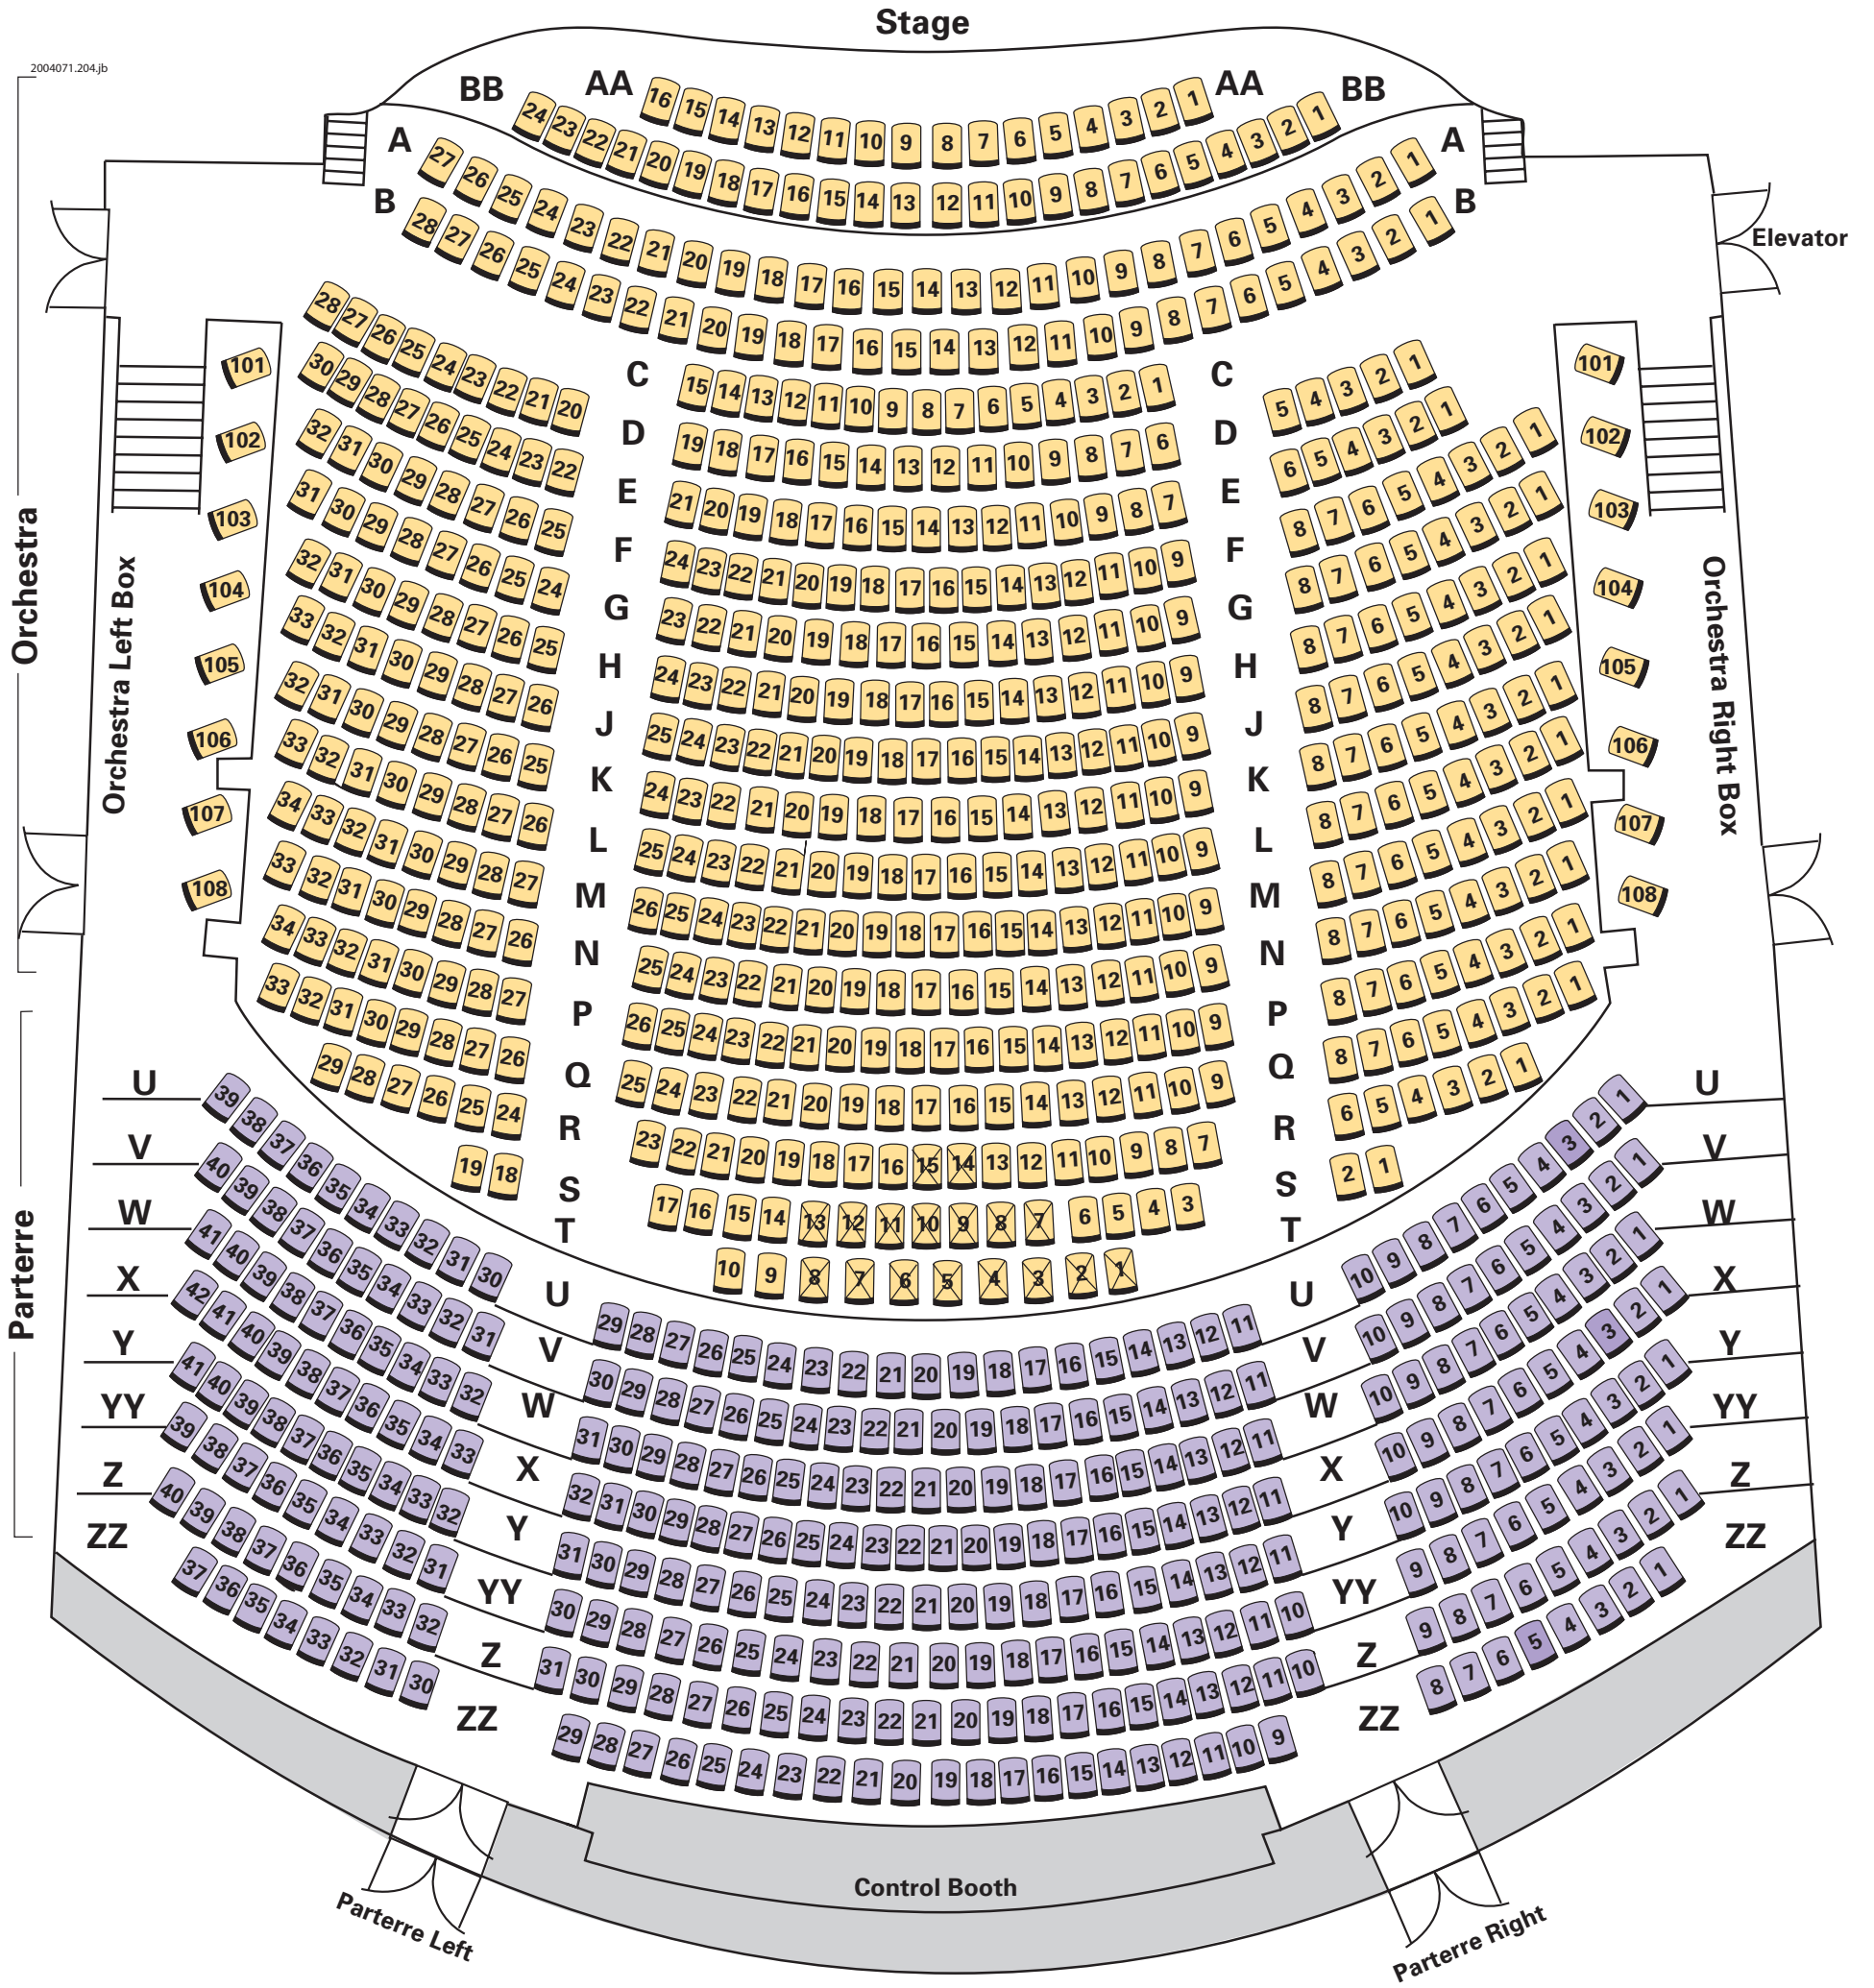

2004071.204.jp

Orchestra/Parterre

Blanche M. Touhill Performing Arts Center  
Anheuser-Busch Performance Hall

Stage

2004071.204.jb

Elevator

Dress Circle Left Box

Dress Circle Right Box

A

A

B

B

C

C

D

D

E

E

F

F

Dress Circle Left

Dress Circle Right

Dress Circle

Blanche M. Touhill Performing Arts Center  
Anheuser-Busch Performance Hall

Stage

2004071.204.jb

Grand Tier

Blanche M. Touhill Performing Arts Center  
Anheuser-Busch Performance Hall