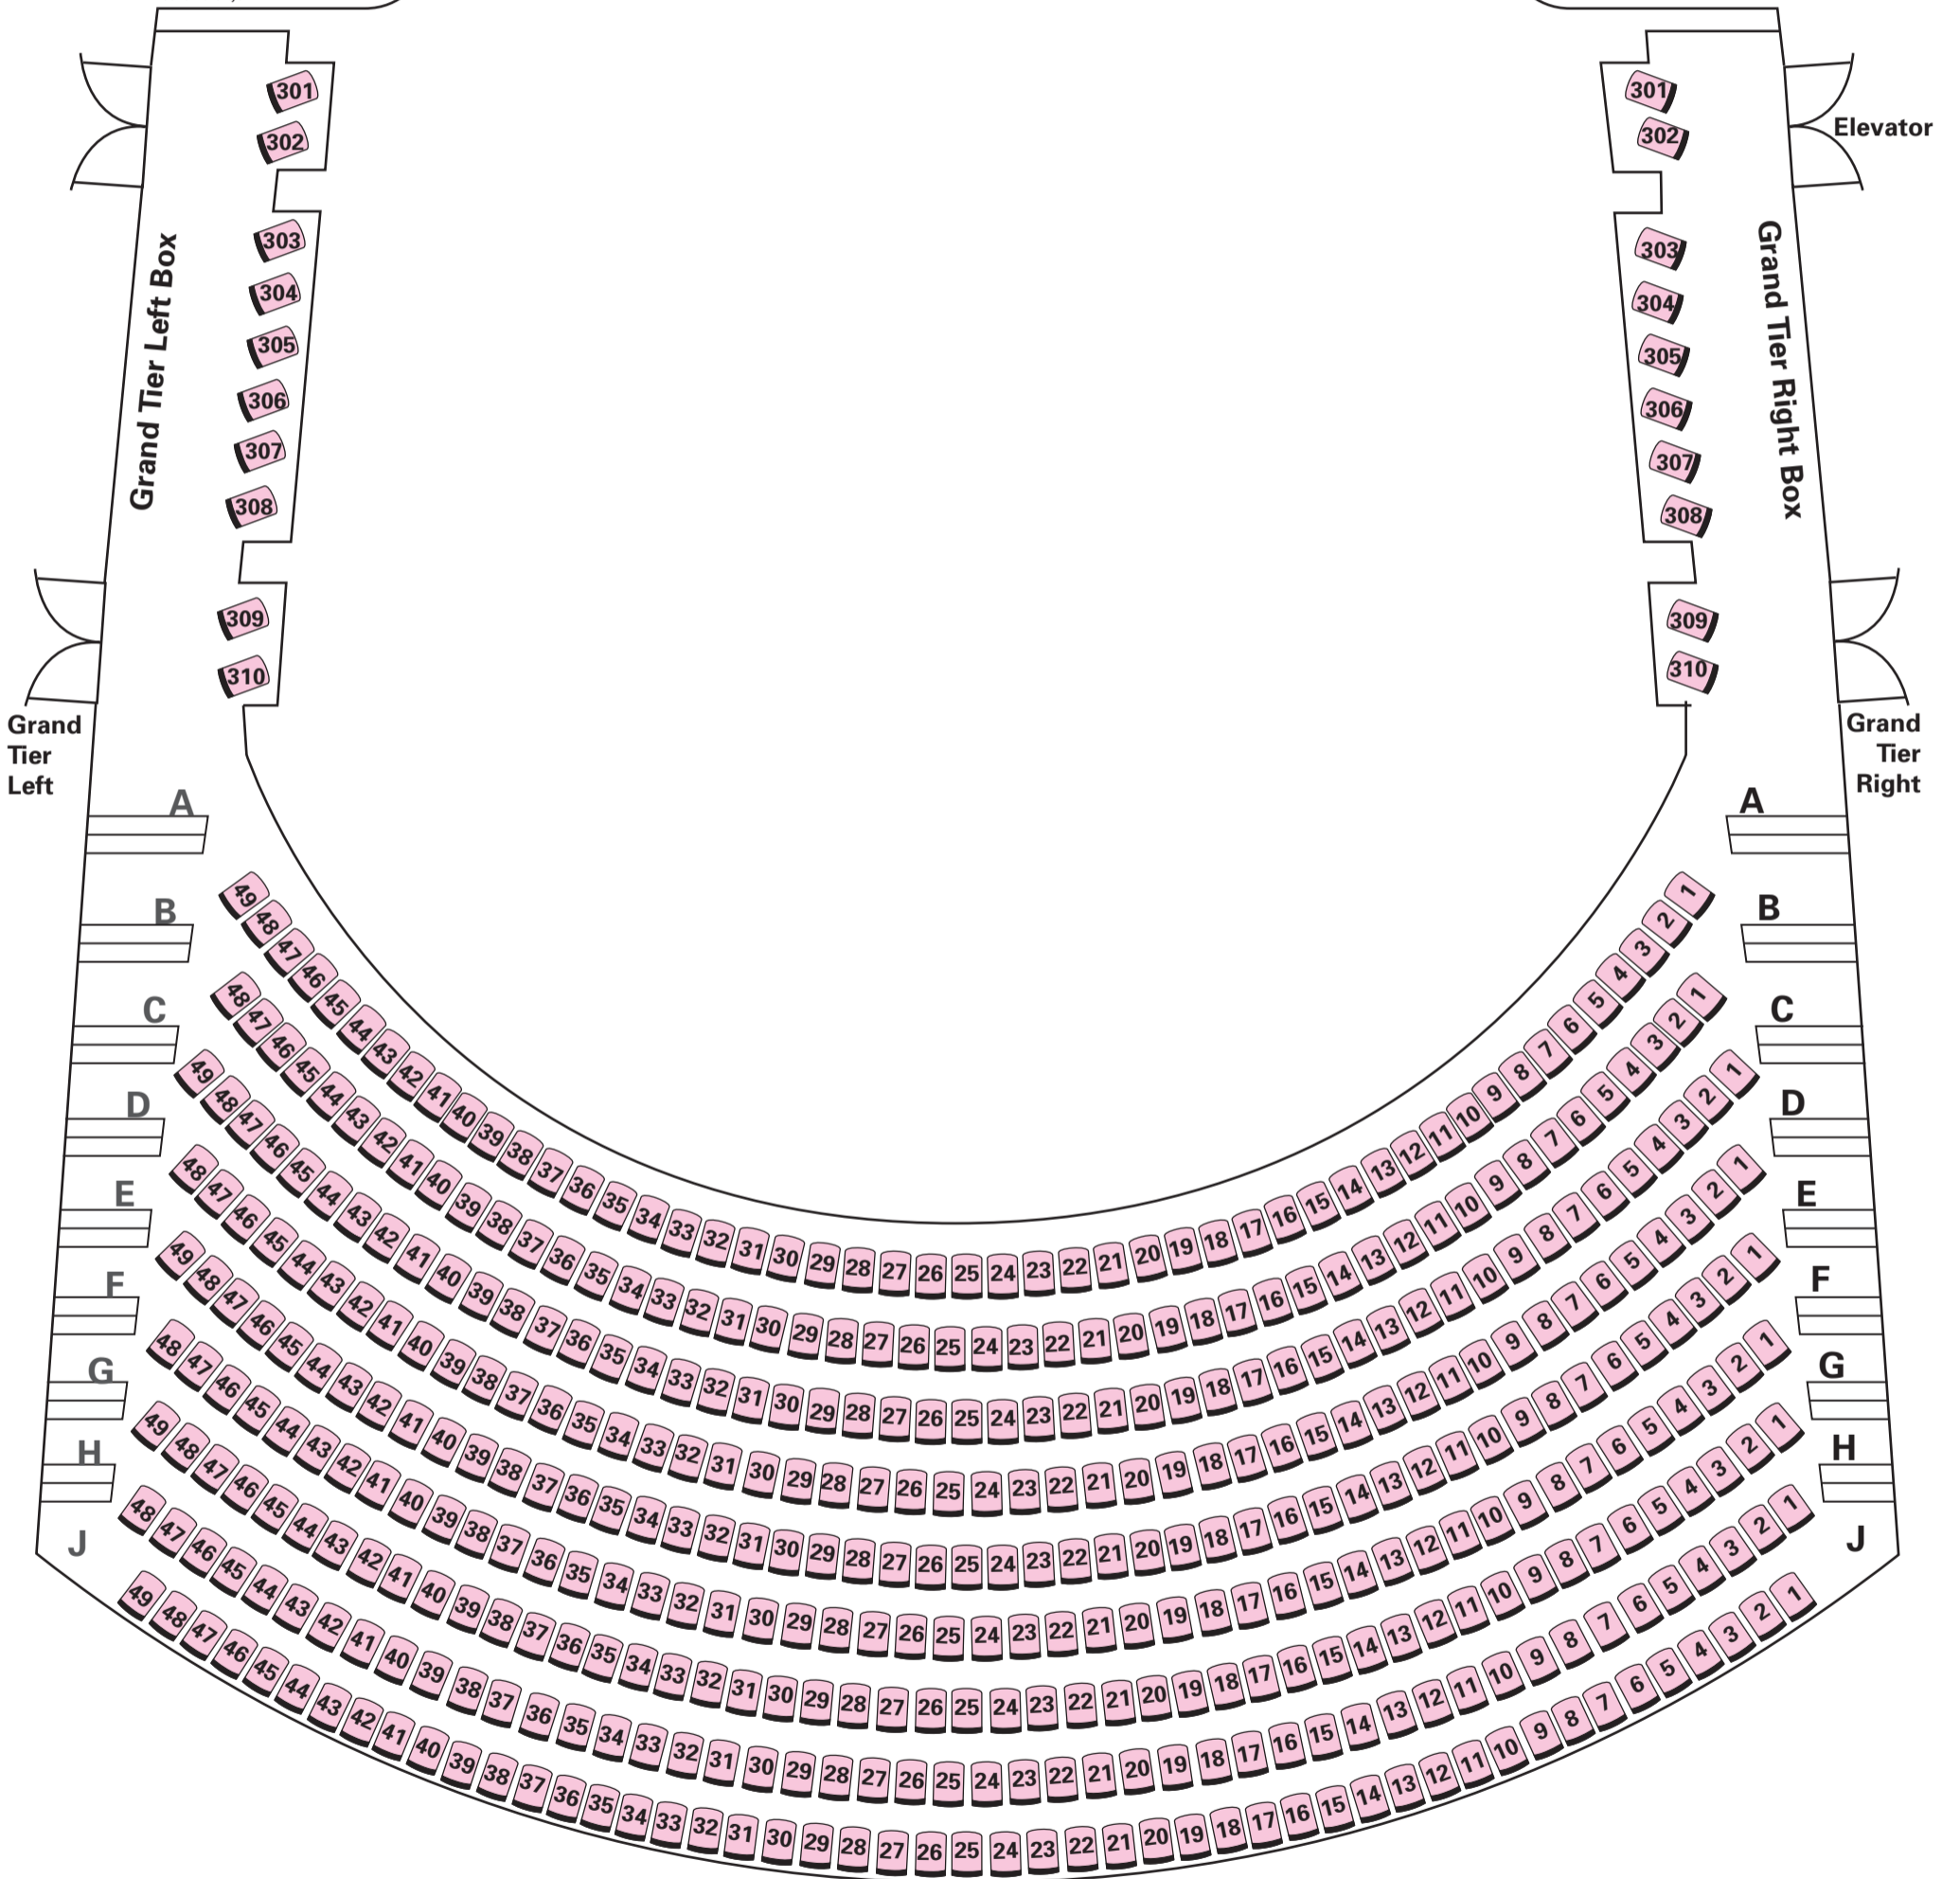

Stage

2004071.204.jb

Grand Tier

Blanche M. Touhill Performing Arts Center  
Anheuser-Busch Performance Hall