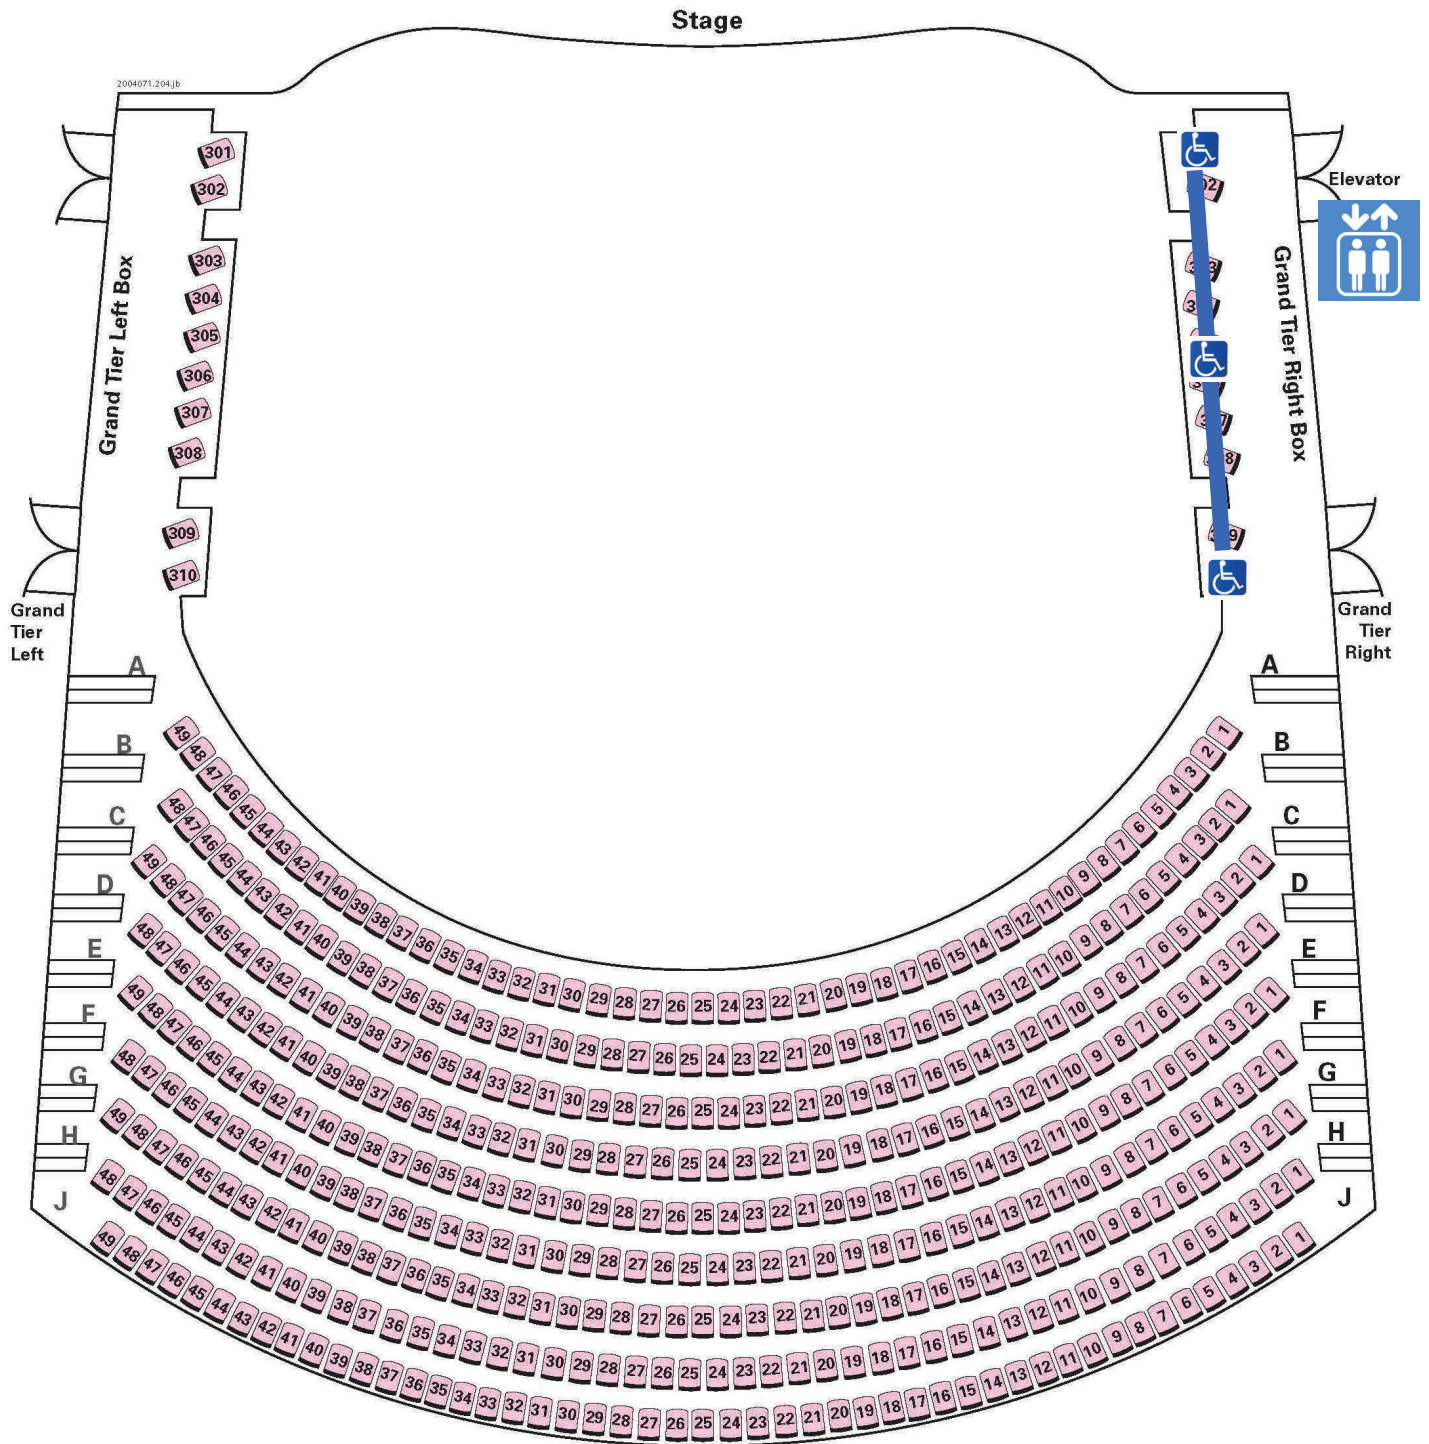

Grand Tier

**Blanche M. Touhill Performing Arts Center
Anheuser-Busch Performance Hall**