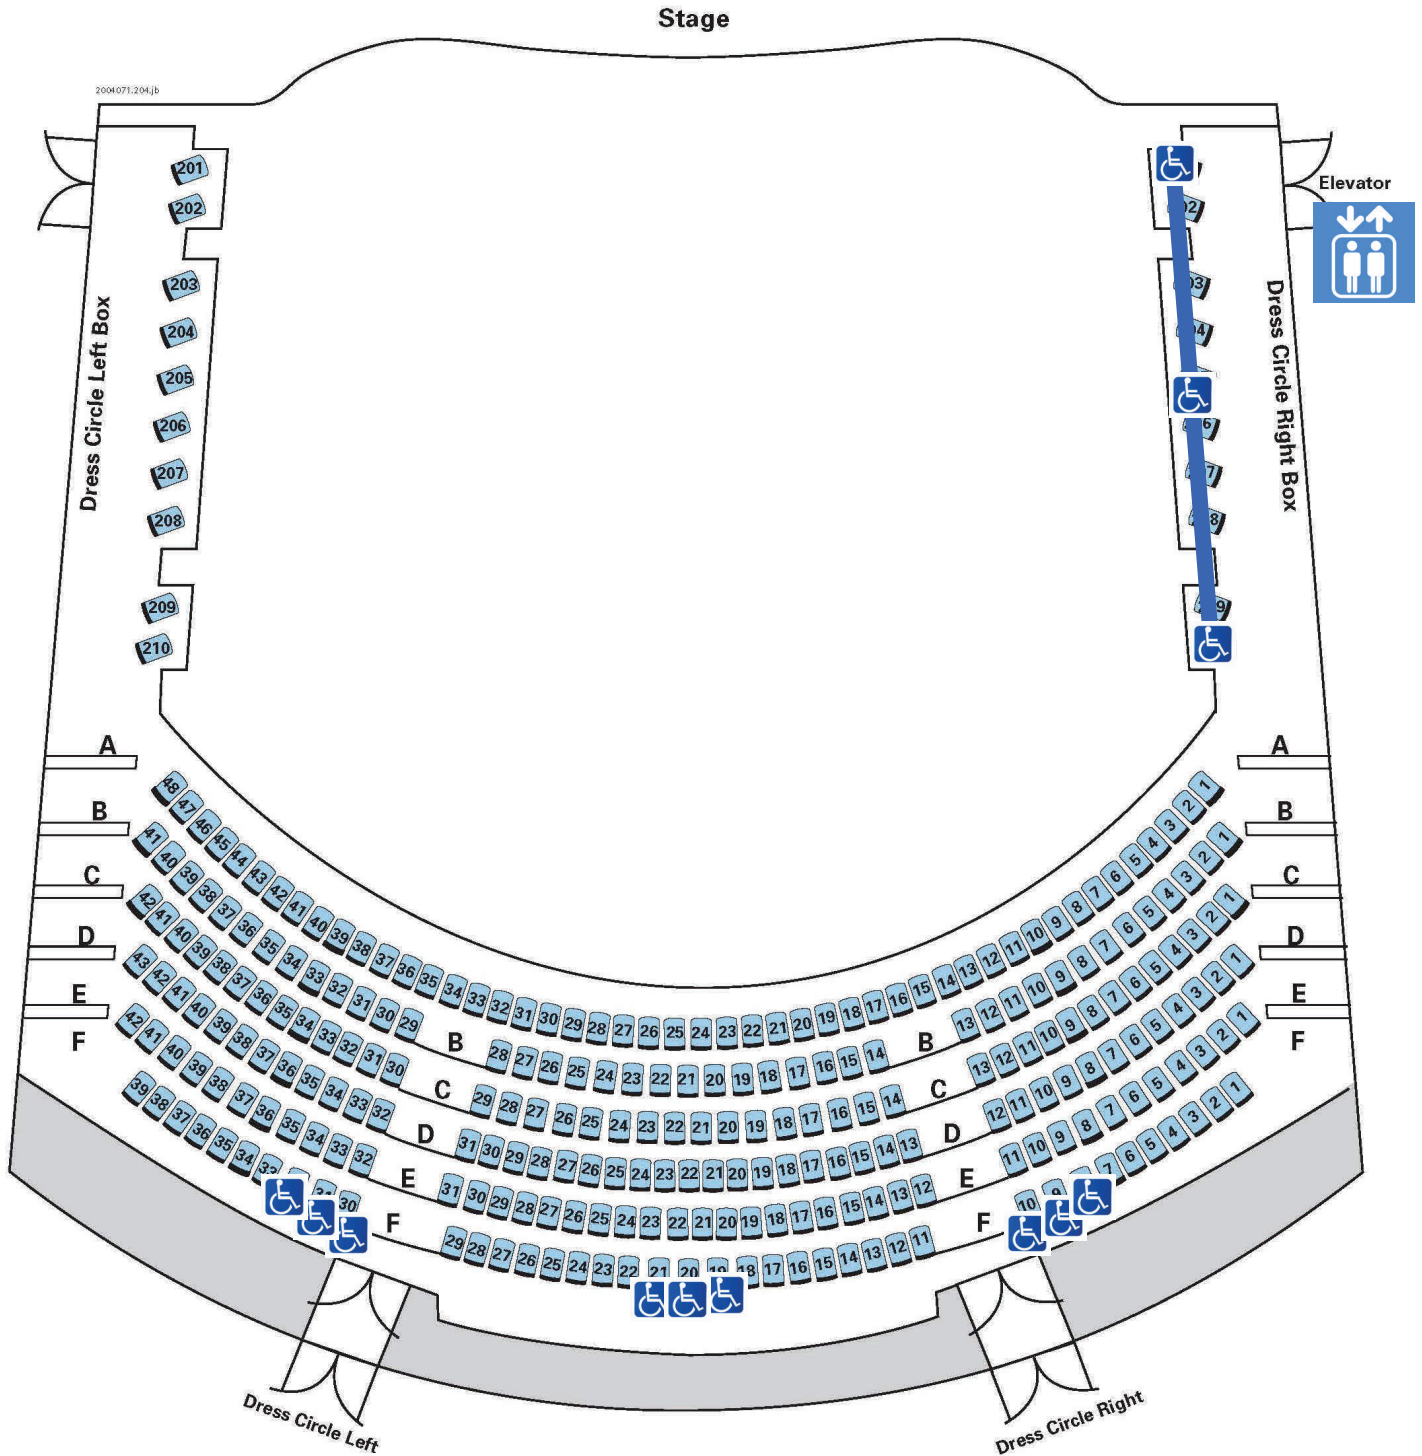

Possible Locations for Wheelchairs

Please note that not all spaces may be available for every production. Please reference availability of seating locations online through the Select Your Own Seat option at www.touhill.org or call our Ticket Office at 314-516-4949.

Dress Circle

Blanche M. Touhill Performing Arts Center
Anheuser-Busch Performance Hall