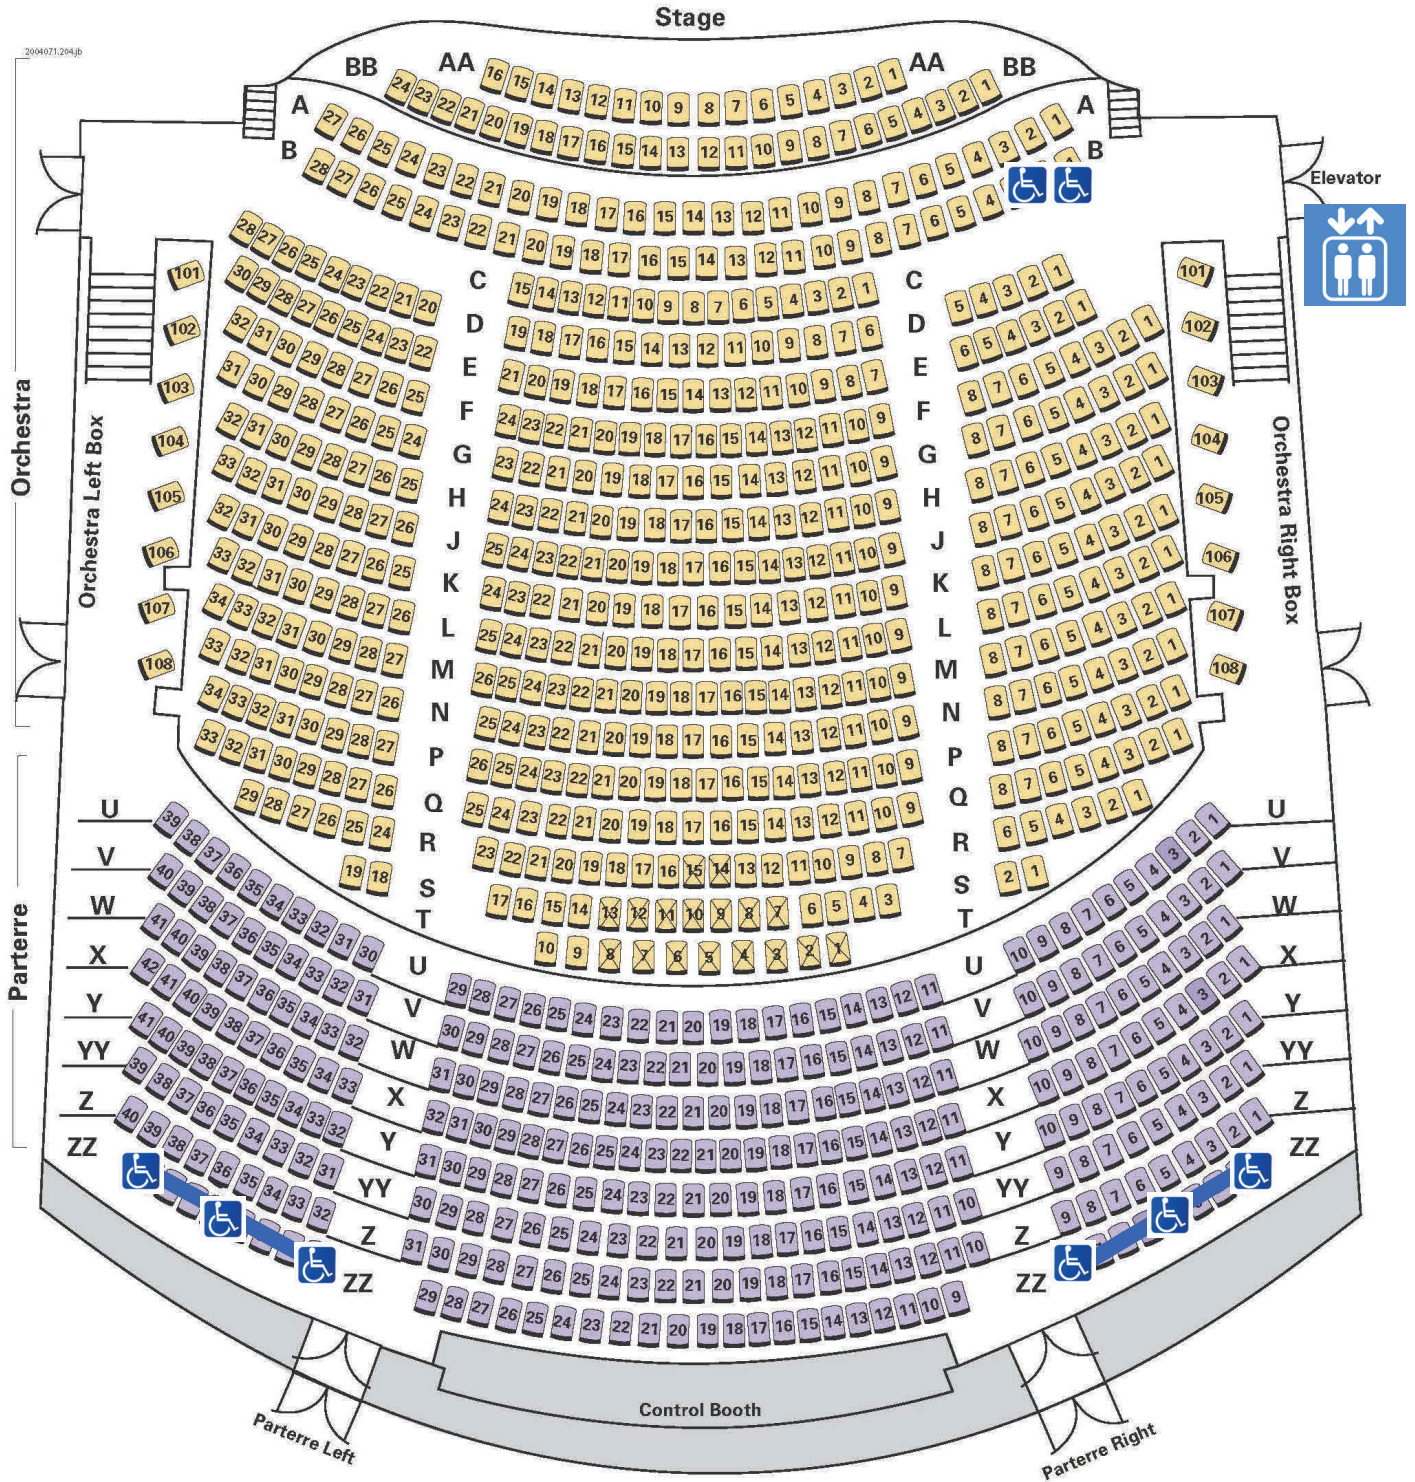

Possible Locations for Wheelchairs

Please note that not all spaces may be available for every production. Please reference availability of seating locations online through the Select Your Own Seat option at www.touhill.org or call our Ticket Office at 314-516-4949.

Orchestra/Parterre

Blanche M. Touhill Performing Arts Center
Anheuser-Busch Performance Hall