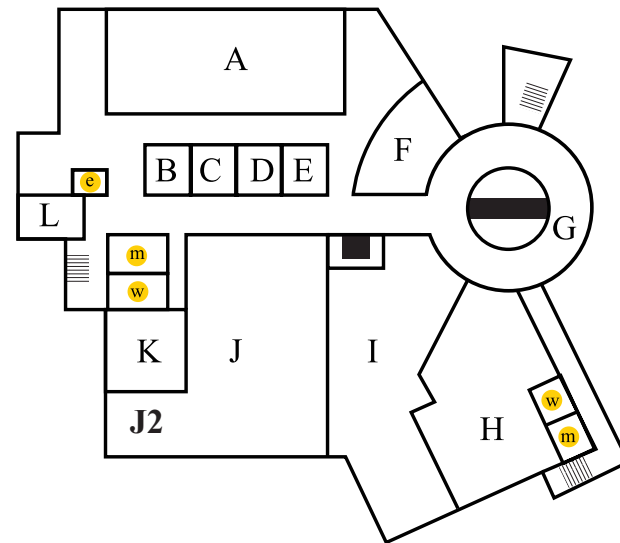

MSC Operations (314)-516-5022
366 Millennium Student Center

ELEVATOR **e**
WOMEN'S RESTROOM **w**
MEN'S RESTROOM **m**
GENDER INCLUSIVE RESTROOM **g**
AND NURSING MOTHERS STATION

Map
Locator Room Name Room Number

A	Century Room	312
B	Conference Room	313
C	Conference Room	314
D	Conference Room	315
E	Conference Room	316
F	SGA Chamber	319
G	Third Floor Rotunda	300
H	Financial Aid	327
I	Admissions	351
J	Student Involvement	366
J2	MSC Operations/Event Services	379
K	New Student Programs	388
L	Quiet Lounge	302
M	Triton Store	207
N	Fireside Lounge	213
O	Information Desk	219
Q	Student Academic Support Services Multicultural Student Services University Tutoring Center	225
S	Vacant	256
T	Welcome Center	257
U	Cashier's Office	287
V	Career Services	278
W	Registration & Records	269
X	Degree Audit Reporting System (DARS)	261
Y	The U Student Radio Station	240
Z	Einstein Bros. Bagels	211
AA	Second Floor Rotunda	200
BB	Student Government Association	218
BB2	The Current	218D
CC	Health, Counseling, and Disability Services	131
CC2	Student Social Services	144
DD	The Nosh Food Court	100
EE	Quarters Lounge	112
FF	Vacant	
GG	Vending	
HH	TV Room	
JJ	TRIO Student Support Services	180
KK	Triton Food Pantry	170
LL	Subway	
MM	Pilot House	160
NN	Technology Support Center	190

3rd Floor

2nd Floor
Bridge Level

1st Floor
MSC Lakes