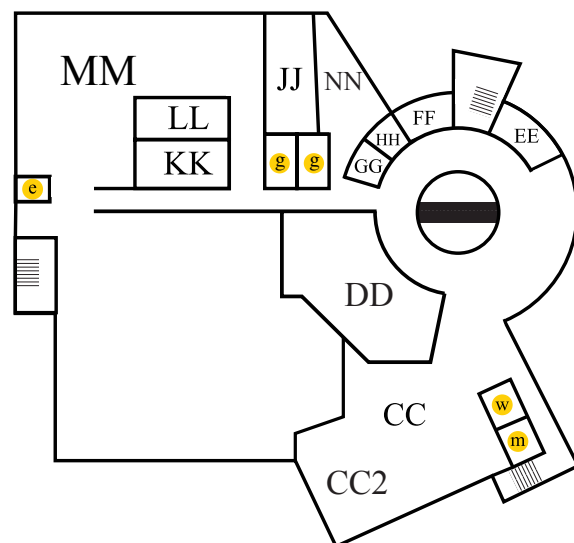

MSC Operations (314)-516-5022
366 Millennium Student Center

ELEVATOR **e**
WOMEN'S RESTROOM **w**
MEN'S RESTROOM **m**
GENDER INCLUSIVE RESTROOM **g**
AND NURSING MOTHERS STATION

Map
Locator Room Name Room Number

A	Century Room	312
B	Conference Room	313
C	Conference Room	314
D	Conference Room	315
E	Conference Room	316
F	SGA Chamber	319
G	Third Floor Rotunda	300
H	Financial Aid	327
I	Admissions	351
J	Student Involvement	366
J2	MSC Operations/Event Services	379
K	New Student Programs	388
L	Quiet Lounge	302
M	Triton Store	207
N	Fireside Lounge	213
O	Information Desk	219
Q	Student Academic Support Services Multicultural Student Services University Tutoring Center	225
S	Vacant	256
T	Welcome Center	257
U	Cashier's Office	287
V	Career Services	278
W	Registration & Records	269
X	Degree Audit Reporting System (DARS)	261
Y	The U Student Radio Station	240
Z	Einstein Bros. Bagels	211
AA	Second Floor Rotunda	200
BB	Student Government Association	218
BB2	The Current	218D
CC	Health, Counseling, and Disability Services	131
CC2	Student Social Services	144
DD	The Nosh Food Court	100
EE	Quarters Lounge	112
FF	Vacant	
GG	Vending	
HH	TV Room	
JJ	TRIO Student Support Services	180
KK	Triton Food Pantry	170
LL	Subway	
MM	Pilot House	160
NN	Technology Support Center	190

3rd Floor

2nd Floor
Bridge Level

1st Floor
MSC Lakes