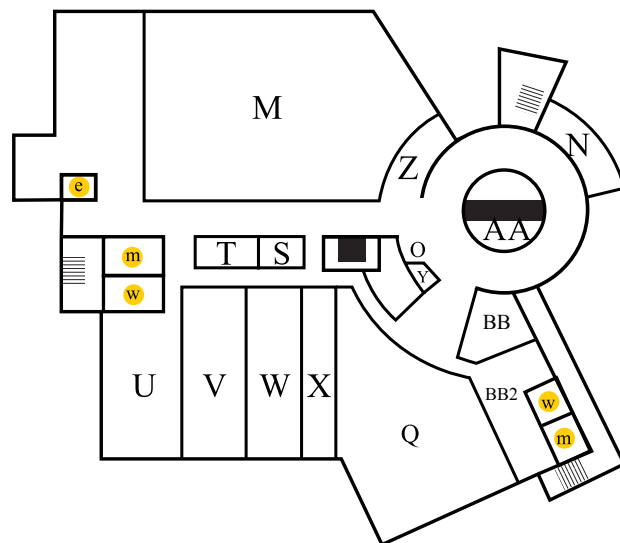

MSC Operations (314)-516-5022
366 Millennium Student Center

ELEVATOR **e**
WOMEN'S RESTROOM **w**
MEN'S RESTROOM **m**
GENDER INCLUSIVE RESTROOM **g**
AND NURSING MOTHERS STATION

Map
Locator Room Name Room Number

A	Century Room	312
B	Conference Room	313
C	Conference Room	314
D	Conference Room	315
E	Conference Room	316
F	SGA Chamber	319
G	Third Floor Rotunda	300
H	Financial Aid	327
I	Admissions	351
J	Student Involvement	366
J2	MSC Operations/Event Services	379
K	New Student Programs	388
L	Quiet Lounge	302
M	Triton Store	207
N	Fireside Lounge	213
O	Information Desk	219
Q	Student Academic Support Services Multicultural Student Services University Tutoring Center	225
S	Vacant	256
T	Welcome Center	257
U	Cashier's Office	287
V	Career Services	278
W	Registration & Records	269
X	Degree Audit Reporting System (DARS)	261
Y	The U Student Radio Station	240
Z	Einstein Bros. Bagels	211
AA	Second Floor Rotunda	200
BB	Student Government Association	218
BB2	The Current	218D
CC	Health, Counseling, and Disability Services	131
CC2	Student Social Services	144
DD	The Nosh Food Court	100
EE	Quarters Lounge	112
FF	Vacant	
GG	Vending	
HH	TV Room	
JJ	TRIO Student Support Services	180
KK	Triton Food Pantry	170
LL	Subway	
MM	Pilot House	160
NN	Technology Support Center	190

3rd Floor

2nd Floor
Bridge Level

1st Floor
MSC Lakes