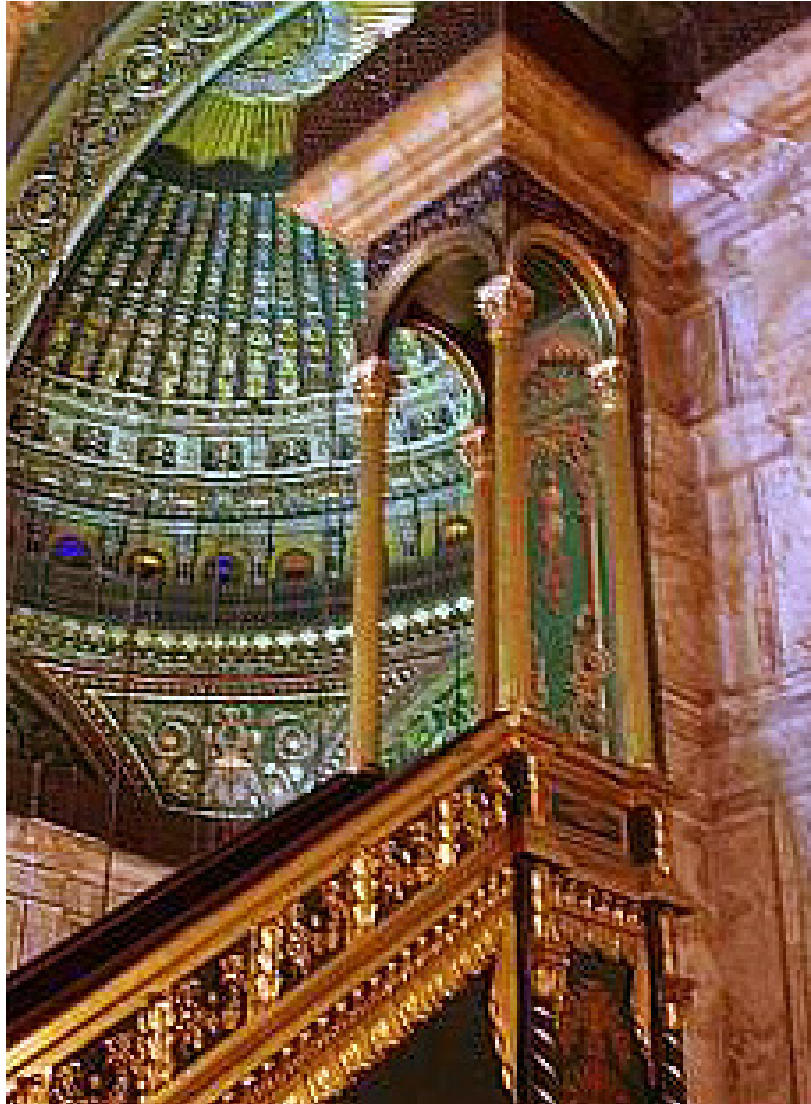

Muslim Mosque

Arabesque Art Work

Used to decorate the ceilings and walls, these are repeating patterns that symbolise the infinite nature of God.

Muslim Mosque

Domes

Domes are seen on the top of Mosques. They represent the universe and help keep the building cool.

Muslim Mosque

Mihrab

Indicates the direction of the Islamic Holy city, Mecca. Muslims must face in this direction when they pray.

Muslim Mosque

Minarets

Tall towers near or attached to the Mosque. Used by the muezzin to give the call to prayer.

Muslim Mosque

Minbar

A raised platform from which the Imam delivers his sermon. This is the Islamic equivalent of a pulpit.

Muslim Mosque

Sahn

Enclosed courtyard with a symmetrical pool or fountain. Used to wash before prayer.